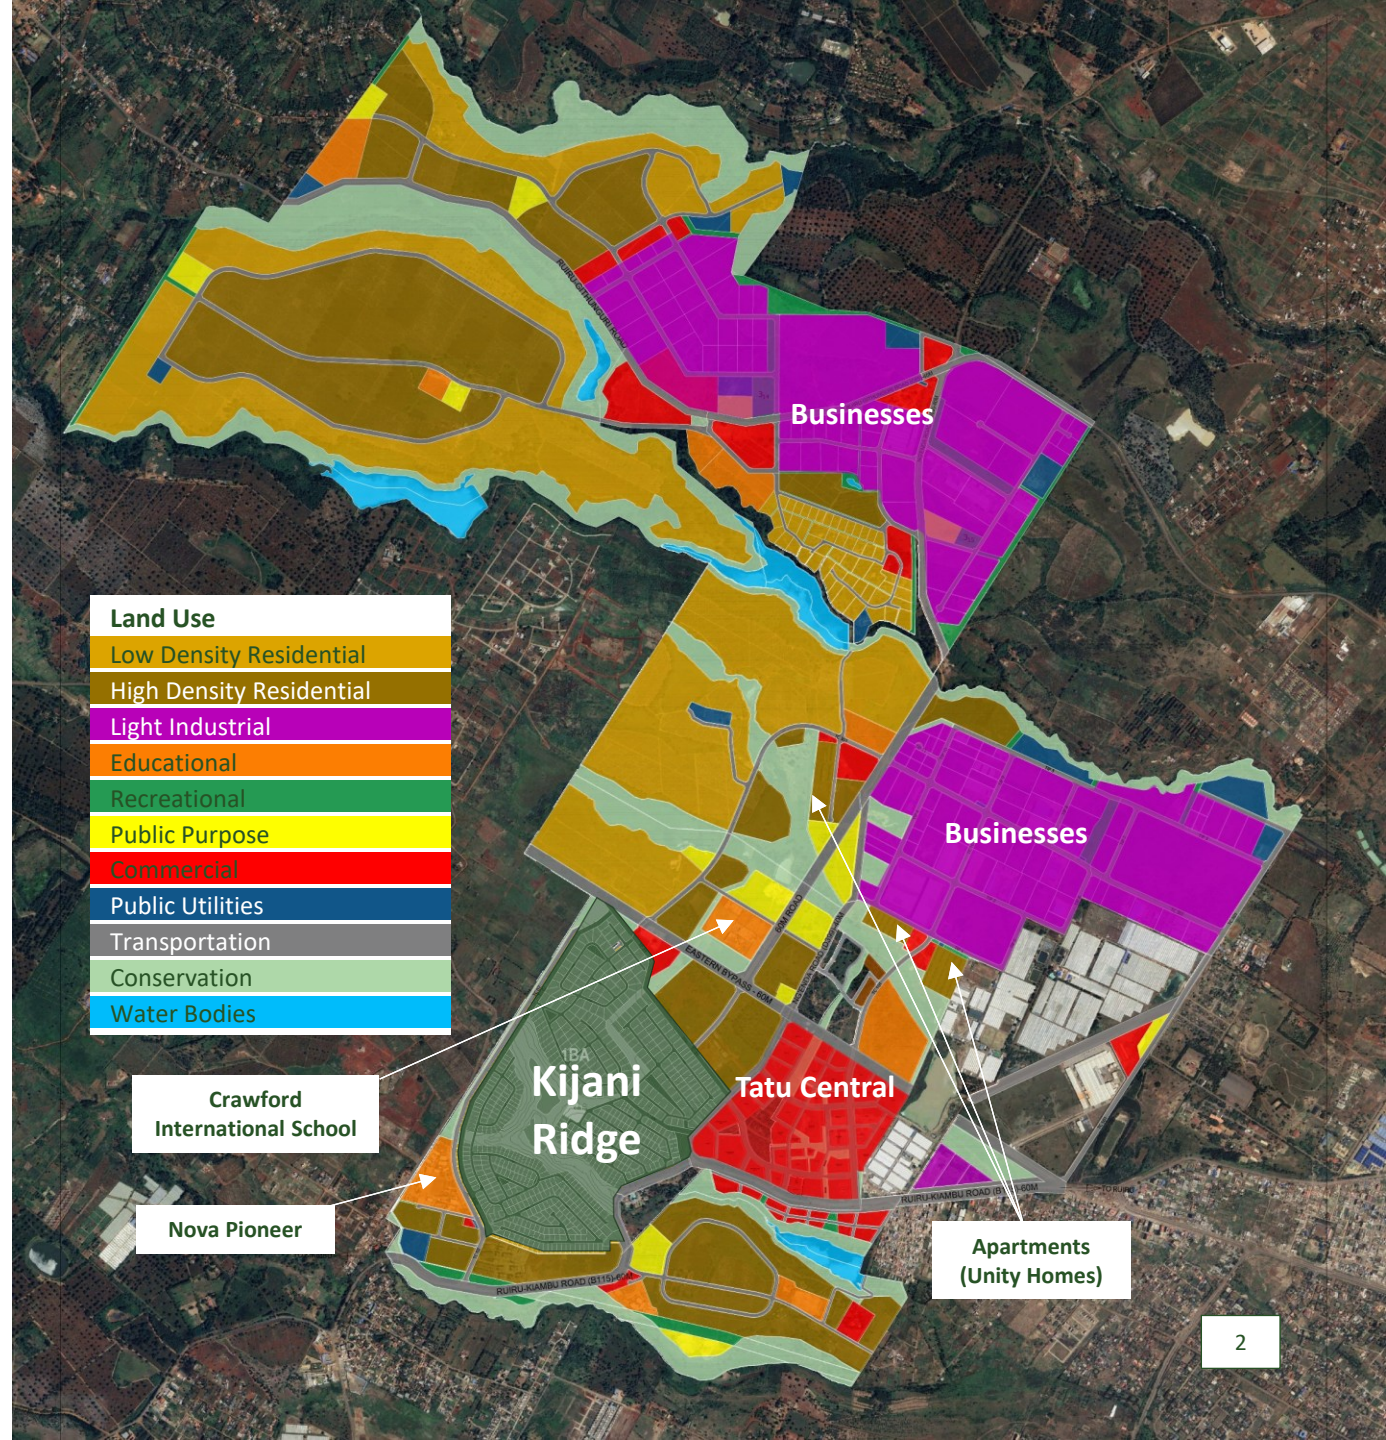

KIJANI RIDGE

THE PREMIER GATED COMMUNITY IN TATU CITY!

Overview

2025

A DEVELOPMENT BY
RENDEAVOUR

Features

- Serviced 1/4- and 1/2-acre plots
- Underground power and fibre, 24/7 potable water supply, sewer connection
- Clubhouse, 79-acre private park with lake, 15 km of exercise trails, 24-hour security
- 90% sold

Subdivision Plan

Homes

**Family Homes
1/2- and 1/4-acres**

Homes

Family Homes
1/2- and 1/4-acres

Security

Pocket Parks

Tarmacked Roads