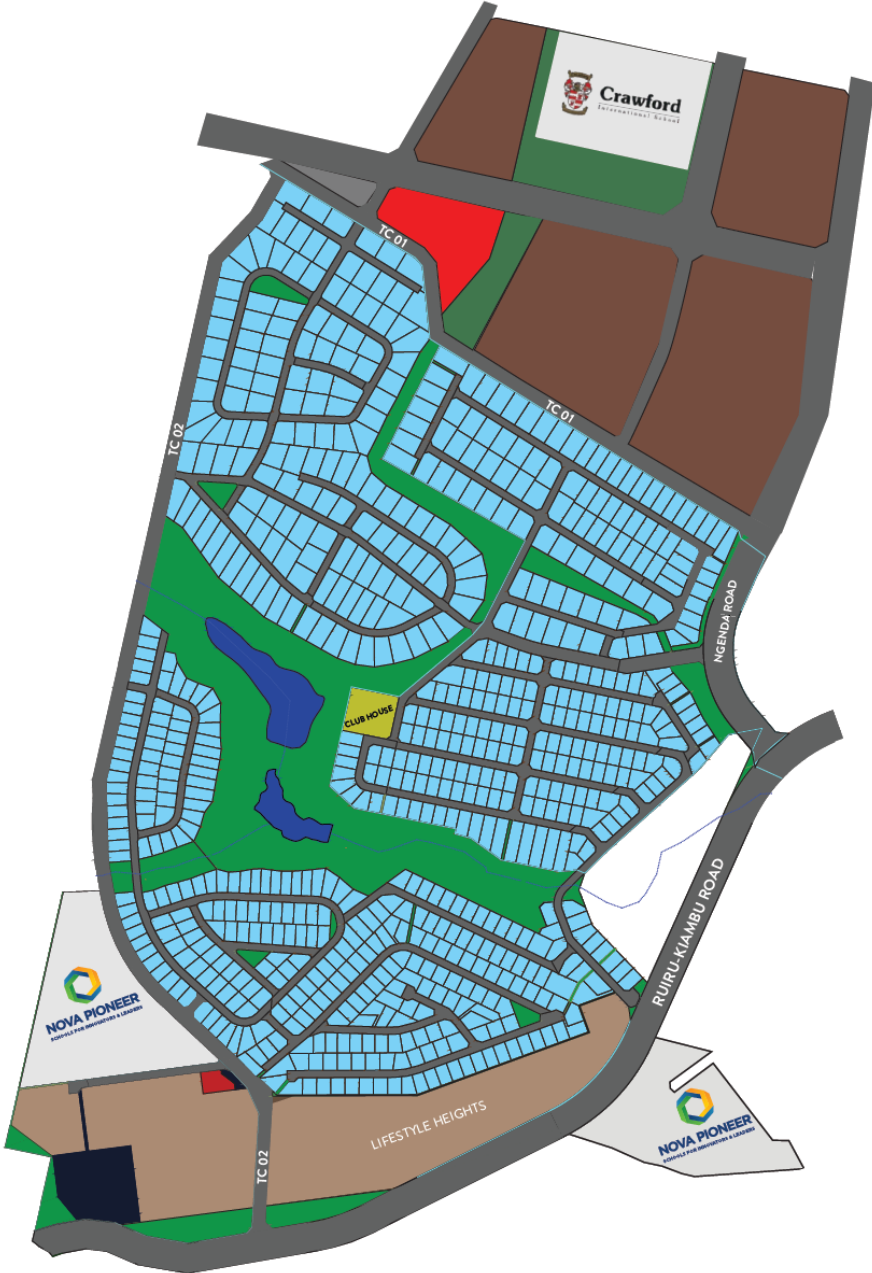

KIJANI RIDGE

THE PREMIER GATED COMMUNITY IN TATU CITY!

Overview

2025

A DEVELOPMENT BY
RENDEAVOUR

Features

- Serviced 1/4- and 1/2-acre plots
- Underground power and fibre, 24/7 potable water supply, sewer connection
- Clubhouse, 79-acre private park with lake, 15 km of exercise trails, 24-hour security
- 90% sold

Subdivision Plan

Homes

**Family Homes
1/2- and 1/4-acres**

Homes

Family Homes
1/2- and 1/4-acres

Security

Pocket Parks

Tarmacked Roads