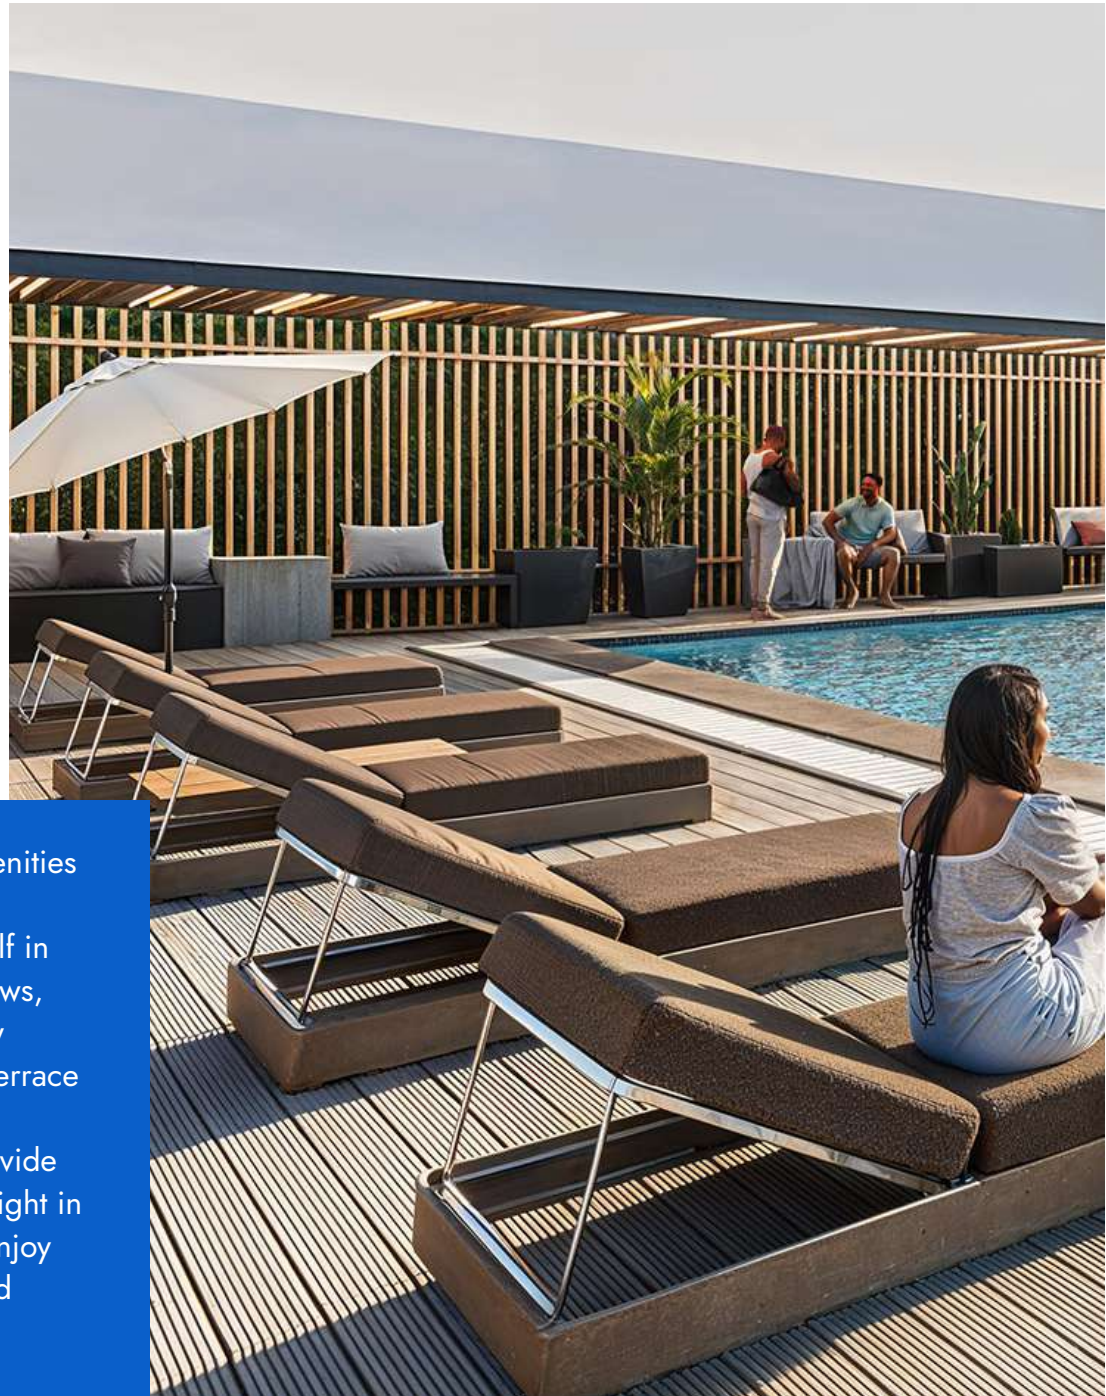

A rooftop terrace with modern furniture, umbrellas, and a view of the ocean. The scene is bright and sunny, with a clear blue sky and a view of the sea in the background. The terrace is furnished with round tables and wicker chairs, and several large white umbrellas provide shade. People are seen sitting at tables and walking around. The foreground is filled with lush green plants and bushes.

## Resort-Like Living Experience

At Wavecrest Residency, every detail is designed to create a luxurious, resort-style haven that you can call home.

Wavecrest Residency offers resort-like amenities that transform everyday living into an extraordinary experience. Immerse yourself in the infinity pool with panoramic ocean views, or rejuvenate in the state-of-the-art sky-view fitness center. The rooftop entertainment terrace is perfect for social gatherings, while lush gardens and cascading water features provide serene spaces for relaxation. Children delight in their dedicated play area, and residents enjoy the convenience of concierge services and smart access control.

## Ocean Views

Immerse yourself in breathtaking ocean views from every apartment at Wavecrest Residency, where each residence is meticulously crafted to capture the stunning beauty of the sea and cityscape. This coastal sanctuary, complete with hotel-style amenities, embodies the essence of seaside serenity. Here, sophistication and timeless elegance combine to create a magical everyday living experience.