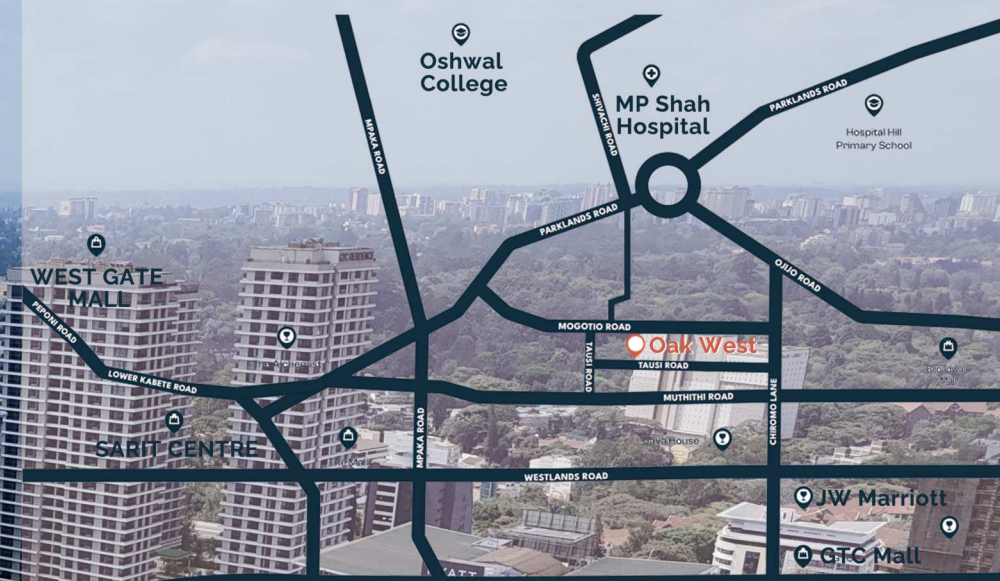

Oak West Residency is offering unparalleled access to upscale shopping malls, five-star hotels, international hospitals, prestigious schools, and urban sports facilities within a 5-minute radius.

With its meticulous craftsmanship, smart amenities (24/7 security, luxury clubhouse, landscaped gardens), and forward-thinking design, transcending mere "location advantage" to ensure sustained rental demand and capital appreciation.

Prime Location

2 minutes to GTC Mall

2 minutes to JW Marriott

2 minutes to Broadwalk Mall

3 minutes to MP Shah Hospital

4 minutes to Sarit Centre

4 minutes to Westlands Square

5 minutes to Westgate Mall

6 minutes to Oshwal Academy Nairobi

7 minutes to Diamonds Plaza

8 minutes to Aga Khan University Hospital

9 minutes to Aga Khan Sports Centre

PREVIOUS PROJECTS

White Oak Residency
3&4 Bedroom
Lavington

Silver Oak Residency
3&4 Bedroom
Lavington